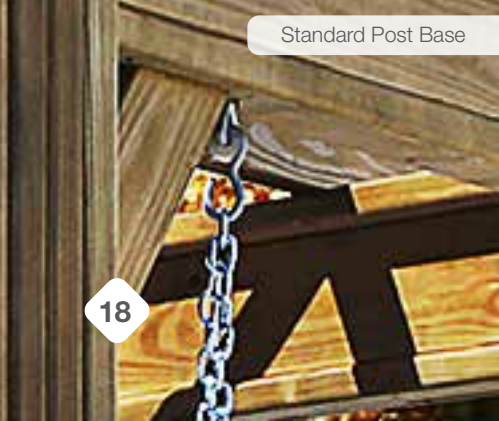

Traditional Wood Pergolas

14' X 14' Traditional Wood Pergola
w/ Savannah Posts

10' x 10' Traditional Wood Pergola

We manufacture our own heavy duty lattice using 3/8" thick slats and stainless steel staples. All of our lattice has 2" openings. This sturdy lattice will not need replacing!

Traditional Wood Pergolas

10' x 20' w/ 10' Posts

12' x 14' w/ Lattice

10' x 10' w/ Redwood Stain

12' x 12'

- Triple 2" x 6" laminated posts and half moon braces.
- 2" x 6" cross pieces spaced approx. 16" on center, and notched to fit over header
- Available with Glu-Laminated posts.
- 2" x 3" shade cover spaced 16" on center.
- Pressure treated Southern Yellow Pine

Swingola

Glu-Lam Posts

Standard Post Base

A SwingGola is a wonderful option for anyone who loves spending time outdoors with family and friends. Nothing beats the comfort of a porch swing around a campfire. Everyone gets prime seats.