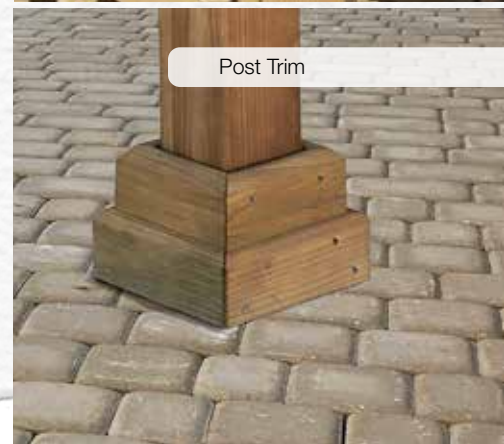

16' x 22' w/ Custom Rails

14' x 14'

12' x 14'

10' x 18'

- Bedford vinyl pergola posts feature pressure treated 6"x 6" posts sleeved in vinyl.
- 2"x 6" headers are pressure treated sleeved in vinyl with 2"x 6" decorative braces made of poly lumber. Headers are engineered to span 16".
- 2"x 6" cross pieces are pressure treated and sleeved in vinyl with a decorative end cap and topped with a 1"x 3" shade cover 8" on center for maximum shade.
- Bedford vinyl pergolas come with stainless steel anchor plates and fasteners.
- All vinyl used on pergolas has a Lifetime Manufacture Warranty.

Bedford Wood Pergolas

10' X 12' Wood Bedford Pergola
w/ Dark Oak Wilderness Series Stain

12' x 20' w/
Mushroom Stain

12' x 16'
Wood Bedford Pergola

Standard Header
Detail

Post Trim

Bedford Wood Pergolas

12' x 14' w/ Mushroom Stain

14' x 20' w/ Dark Oak Wilderness Series Stain

12' x 14' w/ Dark Oak Wilderness Series Stain

10' x 14' w/ Dark Oak Wilderness Series Stain

- Bedford wood pergola posts are glue laminated 5¼" x 5¼". #1 grade quarter-sawn lumber is used to manufacture these posts, giving a finished product that is resistant to cracking and checking.
- The headers are made with #1 grade 2"x 6" pressure treated lumber and are uniquely designed for appearance and structural strength. For added stability, they are braced by half moon 2"x 6" braces.
- Cross pieces are 2"x 6", 12" on center and have a decorative detail hand cut on the end. These are topped with a 1"x 4" shade cover spaces at 8" on center for maximum shade.
- Bedford pergolas come with stainless steel anchor plates.