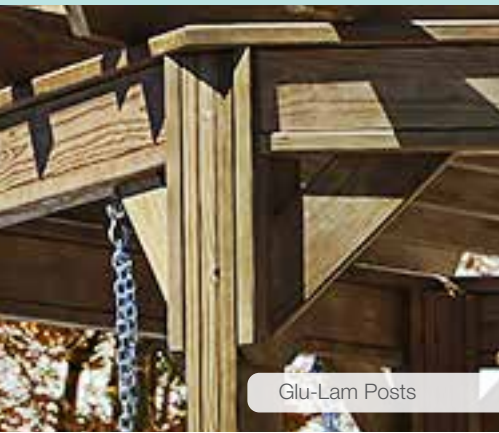

8' x 8' Traditional Vinyl Pergola

Vinyl Lattice

Traditional Vinyl Pergolas

12' x 12'

12' x 14'

10' x 12'

8' x 10'

- 6" x 6" pressure treated post sleeved in vinyl.
- Double 2" x 6" headers sleeved in vinyl with decorative end caps.
- 2" x 6" cross pieces sleeved in vinyl and attached to headers with aluminum rafter clips capped with decorative end caps.
- 1" x 4" Shade covers spaced 16" on center
- Stainless steel fasteners & anchor plates
- Vinyl lattice available
vinyl lattice is a sturdy, non-warping option that requires zero maintenance.
- All vinyl used on pergolas has a Lifetime Manufacture Warranty.

Traditional Wood Pergolas

14' X 14' Traditional Wood Pergola
w/ Savannah Posts

10' x 10' Traditional Wood Pergola

We manufacture our own heavy duty lattice using 3/8" thick slats and stainless steel staples. All of our lattice has 2" openings. This sturdy lattice will not need replacing!

Traditional Wood Pergolas

10' x 20' w/ 10' Posts

12' x 14' w/ Lattice

10' x 10' w/ Redwood Stain

12' x 12'

- Triple 2" x 6" laminated posts and half moon braces.
- 2" x 6" cross pieces spaced approx. 16" on center, and notched to fit over header
- Available with Glu-Laminated posts.
- 2" x 3" shade cover spaced 16" on center.
- Pressure treated Southern Yellow Pine

Swingola

Glu-Lam Posts

Standard Post Base

A SwingGola is a wonderful option for anyone who loves spending time outdoors with family and friends. Nothing beats the comfort of a porch swing around a campfire. Everyone gets prime seats.