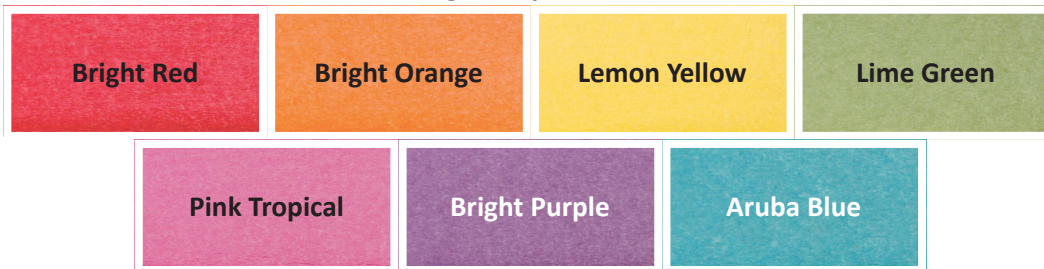

(Also color options for Poly Windmills and Wishing Wells)

Cedar

Weatheredwood

Milwaukee Brown

Cherrywood

Turf Green

Patriot Blue

Cardinal Red

Yellow

Lime Green

Aruba Blue

Bright Blue

Bright Purple

Pink

Poly Woodgrain Colors for Poly Lighthouses

(Also color options for Poly Windmills and Wishing Wells)

For poly woodgrain colors, add 10% to price.

Coastal Gray

Driftwood Gray

Seashell

Birchwood

Antique Mahogany

Brazilian Walnut

Give the little ones in your family a seat sized right for them!
 These child sized items are made of the same poly
 lumber as adult size pieces, meaning you can
 create a matching set for the whole family.

Printed color swatches may not match actual product exactly. Contact your local store manager for exact color matching.

Traditional Poly Colors:

Bright Poly Colors:

Rustic Woodgrain Poly Colors: These five colors include a woodgrain texture for the appearance of wood without sacrificing the strength and durability of poly lumber!