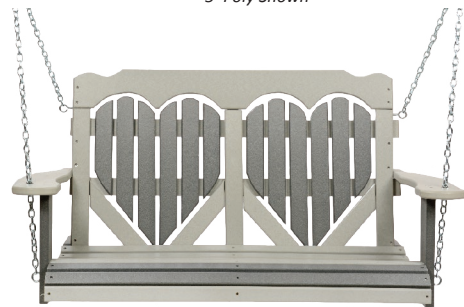

Heart Swing
4' Poly Shown